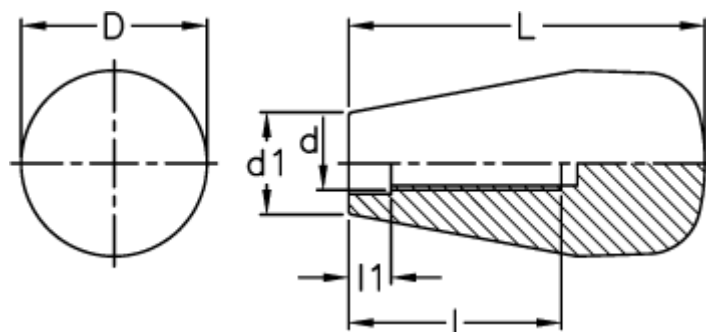

Data Sheet

Article number: 2304120055
Description: E+G Handle
I.149/85-M10

Measures

d = M10

D = 34

d1 = 20

l = 48

L = 86

l1 = 7